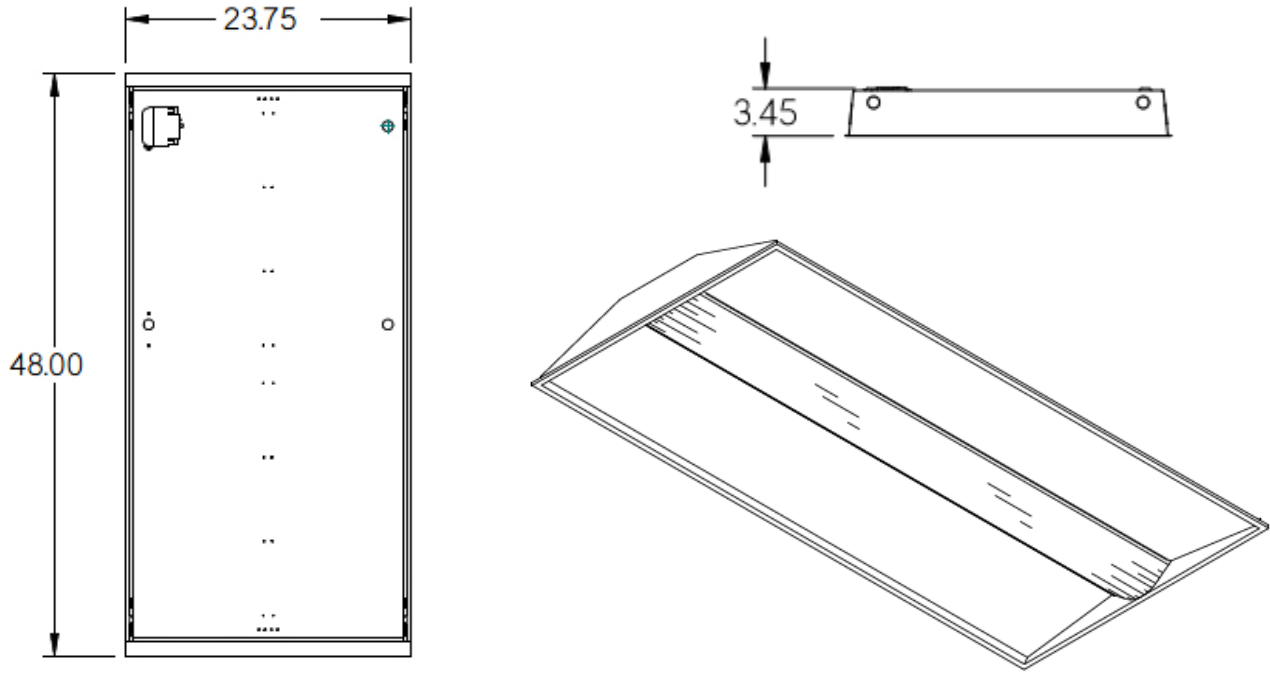

- * Actual performance data for C4242SS1B30A0000
- * UL Verification Services Inc Test # 1175727

DIMENSIONS:

FREQUENTLY ORDERED PART NUMBERS:

Part Number	Lumens	Watts	LPW	Color	Description	Dimensions	Weight
C4242SS1B3A0E00	3250	31	105	3500K	LED Center Basket Troffer Eco 2x4	23.75 x 48.00 x 3.45 (inches)	15.89 (lbs)
C4242SS1B4A0E00	3300	31	106	4000K	LED Center Basket Troffer Eco 2x4	23.75 x 48.00 x 3.45 (inches)	15.89 (lbs)
C4242SS1B5A0E00	3490	31	113	5000K	LED Center Basket Troffer Eco 2x4	23.75 x 48.00 x 3.45 (inches)	15.89 (lbs)
C4242SS1B3B0E00	3800	39	97	3500K	LED Center Basket Troffer Eco 2x4	23.75 x 48.00 x 3.45 (inches)	15.89 (lbs)
C4242SS1B4B0E00	3940	39	101	4000K	LED Center Basket Troffer Eco 2x4	23.75 x 48.00 x 3.45 (inches)	15.89 (lbs)
C4242SS1B5B0E00	4170	39	107	5000K	LED Center Basket Troffer Eco 2x4	23.75 x 48.00 x 3.45 (inches)	15.89 (lbs)
C4242SS1B3C0E00	4530	46	98	3500K	LED Center Basket Troffer Eco 2x4	23.75 x 48.00 x 3.45 (inches)	15.89 (lbs)
C4242SS1B4C0E00	4700	46	102	4000K	LED Center Basket Troffer Eco 2x4	23.75 x 48.00 x 3.45 (inches)	15.89 (lbs)
C4242SS1B5C0E00	4980	46	108	5000K	LED Center Basket Troffer Eco 2x4	23.75 x 48.00 x 3.45 (inches)	15.89 (lbs)
C4242SS1B3D0E00	5150	51	101	3500K	LED Center Basket Troffer Eco 2x4	23.75 x 48.00 x 3.45 (inches)	15.89 (lbs)
C4242SS1B4D0E00	5340	51	105	4000K	LED Center Basket Troffer Eco 2x4	23.75 x 48.00 x 3.45 (inches)	15.89 (lbs)
C4242SS1B5D0E00	5670	51	111	5000K	LED Center Basket Troffer Eco 2x4	23.75 x 48.00 x 3.45 (inches)	15.89 (lbs)