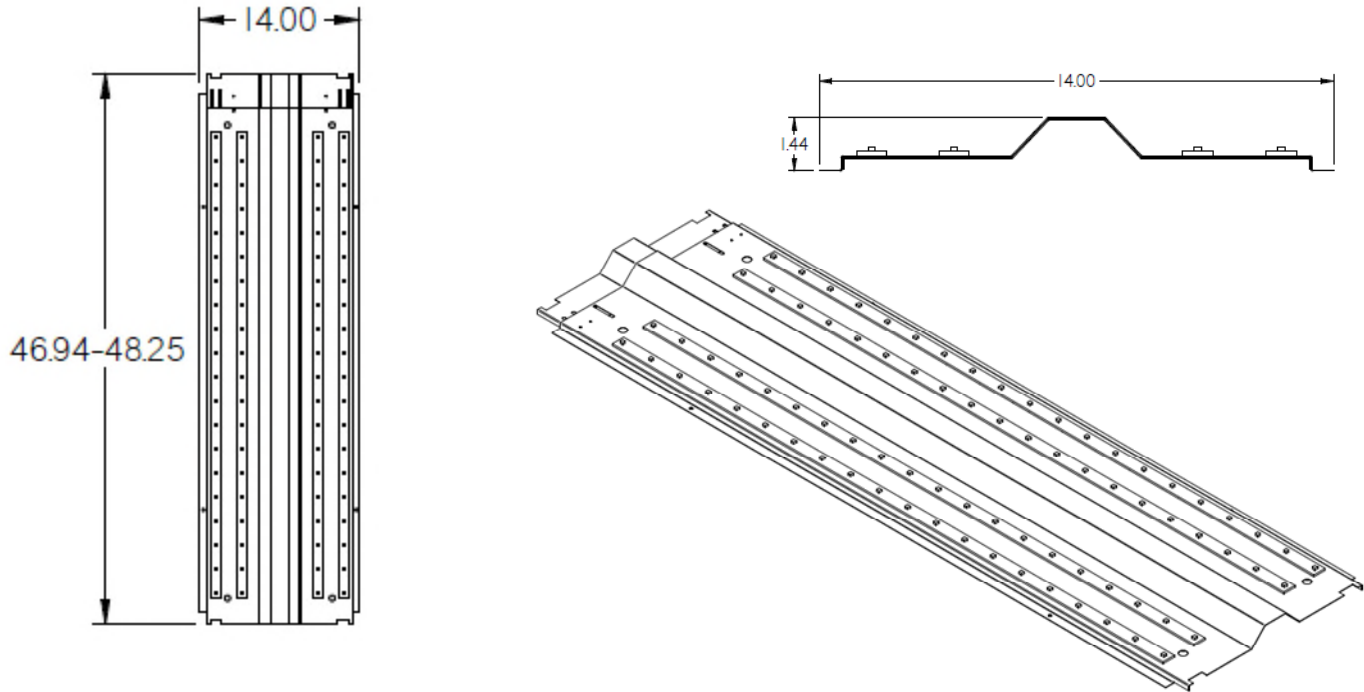

DIMENSIONS:

FREQUENTLY ORDERED PART NUMBERS:

Part Number	Lumens	Watts	LPW	Color	Description	Dimensions	Weight
R424SS1B30A0000	3950	30	133	3000K	LED Retro Troffer 2x4	46.94* x 14.00 x 1.44 (inches)	7.03 (lbs)
R424SS1B35A0000	4000	30	134	3500K	LED Retro Troffer 2x4	46.94* x 14.00 x 1.44 (inches)	7.03 (lbs)
R424SS1B40A0000	4060	30	137	4000K	LED Retro Troffer 2x4	46.94* x 14.00 x 1.44 (inches)	7.03 (lbs)
R424SS1B50A0000	4230	30	142	5000K	LED Retro Troffer 2x4	46.94* x 14.00 x 1.44 (inches)	7.03 (lbs)
R424SS1B30B0000	5170	40	130	3000K	LED Retro Troffer 2x4	46.94* x 14.00 x 1.44 (inches)	7.03 (lbs)
R424SS1B35B0000	5230	40	132	3500K	LED Retro Troffer 2x4	46.94* x 14.00 x 1.44 (inches)	7.03 (lbs)
R424SS1B40B0000	5320	40	134	4000K	LED Retro Troffer 2x4	46.94* x 14.00 x 1.44 (inches)	7.03 (lbs)
R424SS1B50B0000	5530	40	140	5000K	LED Retro Troffer 2x4	46.94* x 14.00 x 1.44 (inches)	7.03 (lbs)
R424SS1B30C0000	6480	49	133	3000K	LED Retro Troffer 2x4	46.94* x 14.00 x 1.44 (inches)	7.03 (lbs)
R424SS1B35C0000	6560	49	135	3500K	LED Retro Troffer 2x4	46.94* x 14.00 x 1.44 (inches)	7.03 (lbs)
R424SS1B40C0000	6670	49	137	4000K	LED Retro Troffer 2x4	46.94* x 14.00 x 1.44 (inches)	7.03 (lbs)
R424SS1B50C0000	6940	49	143	5000K	LED Retro Troffer 2x4	46.94* x 14.00 x 1.44 (inches)	7.03 (lbs)
R424SS1B30D0000	7400	58	128	3000K	LED Retro Troffer 2x4	46.94* x 14.00 x 1.44 (inches)	7.03 (lbs)
R424SS1B35D0000	7490	58	130	3500K	LED Retro Troffer 2x4	46.94* x 14.00 x 1.44 (inches)	7.03 (lbs)
R424SS1B40D0000	7610	58	132	4000K	LED Retro Troffer 2x4	46.94* x 14.00 x 1.44 (inches)	7.03 (lbs)
R424SS1B50D0000	7910	58	137	5000K	LED Retro Troffer 2x4	46.94* x 14.00 x 1.44 (inches)	7.03 (lbs)

* Up to 48.25 inches