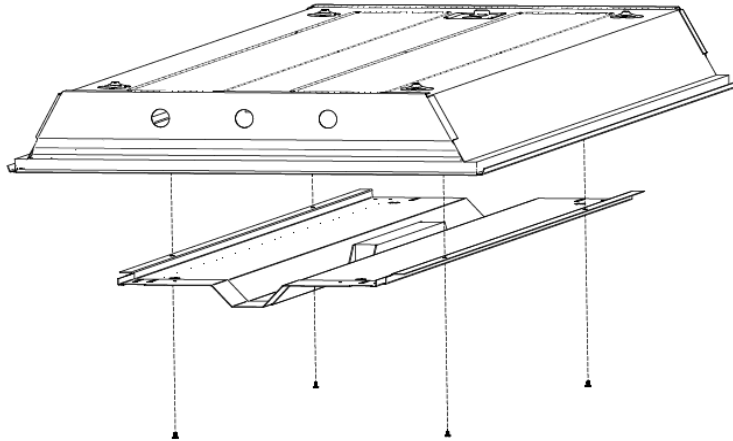

PROJECT NAME:
NOTES:
PART NUMBER:
DATE:

LED RETRO TROFFER 2X4

PRODUCT DESCRIPTION:

The LED Retro Troffer Kit is the easiest way to convert an existing fluorescent troffer to an energy efficient LED troffer. TechBrite's LED Retro Troffer Kit is easy to install. It houses both the boards and the driver eliminating an additional step of installing the driver. Simply remove the contents of the existing fluorescent troffer and install the LED Retro Troffer Kit with four tek screws. The LED Retro Troffer Kit combines quality LED chips and drivers to achieve well over 130 LPW. The standard dimmable driver allows optimal end user control.

FEATURES:

- Save installation time with factory installed boards and drivers
- Up to 140 LPW*
- Available in 2x4 & 2x2 (See 2x2 spec sheet for details)
- Kit includes: LED boards, LED driver, mounting screws
- Integrated sensor available for maximum controllability
- 0-10v Dimming standard
- Limited warranty: 5 years on luminaire