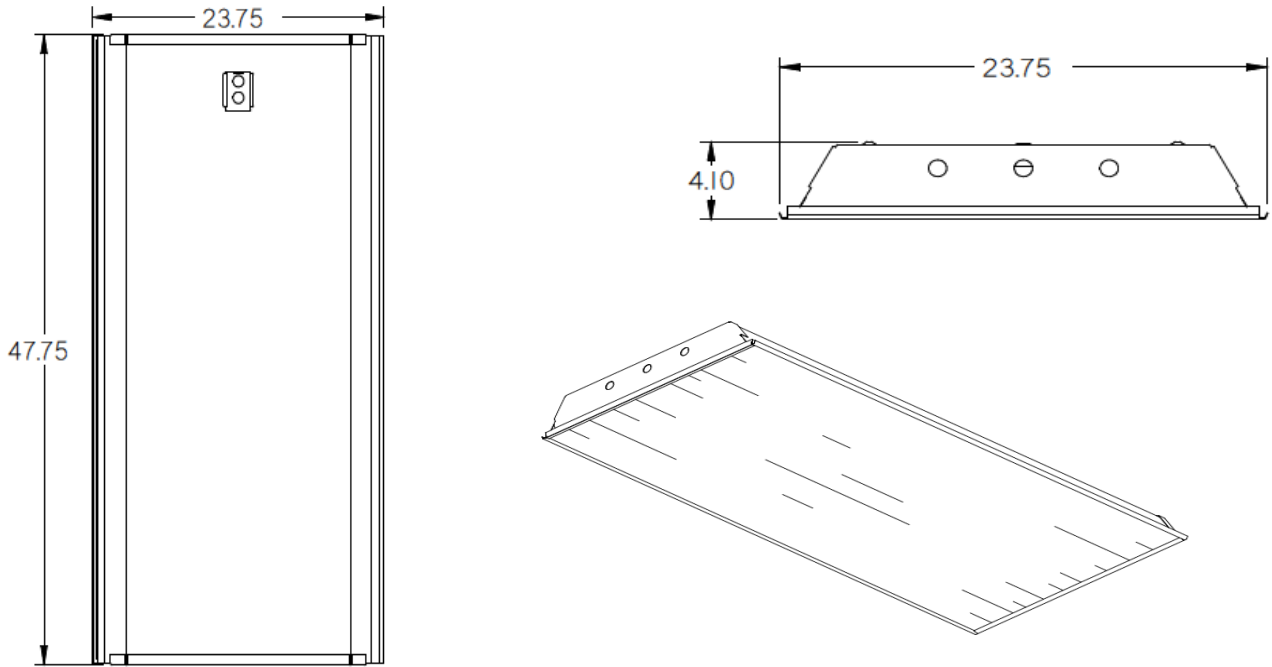

* Actual performance data for LT424SS1B30AC000

* UL Verification Services Inc Test # 11748594.09

DIMENSIONS:

FREQUENTLY ORDERED PART NUMBERS:

Part Number	Lumens	Watts	LPW	Color	Description	Dimensions	Weight
LT424SS1B30AC000	3640	31	120	3000K	2x4 LED Troffer Eco Cloud Lens	47.75 x 23.75 x 4.10 (inches)	17.61 (lbs)
LT424SS1B35AC000	3670	31	120	3500K	2x4 LED Troffer Eco Cloud Lens	47.75 x 23.75 x 4.10 (inches)	17.61 (lbs)
LT424SS1B40AC000	3810	31	122	4000K	2x4 LED Troffer Eco Cloud Lens	47.75 x 23.75 x 4.10 (inches)	17.61 (lbs)
LT424SS1B50AC000	3900	31	130	5000K	2x4 LED Troffer Eco Cloud Lens	47.75 x 23.75 x 4.10 (inches)	17.61 (lbs)
LT424SS1B30BC000	4070	35	118	3000K	2x4 LED Troffer Eco Cloud Lens	47.75 x 23.75 x 4.10 (inches)	17.61 (lbs)
LT424SS1B35BC000	4100	35	118	3500K	2x4 LED Troffer Eco Cloud Lens	47.75 x 23.75 x 4.10 (inches)	17.61 (lbs)
LT424SS1B40BC000	4240	35	120	4000K	2x4 LED Troffer Eco Cloud Lens	47.75 x 23.75 x 4.10 (inches)	17.61 (lbs)
LT424SS1B50BC000	4370	35	126	5000K	2x4 LED Troffer Eco Cloud Lens	47.75 x 23.75 x 4.10 (inches)	17.61 (lbs)
LT424SS1B30CC000	4820	42	117	3000K	2x4 LED Troffer Eco Cloud Lens	47.75 x 23.75 x 4.10 (inches)	17.61 (lbs)
LT424SS1B35CC000	4860	42	116	3500K	2x4 LED Troffer Eco Cloud Lens	47.75 x 23.75 x 4.10 (inches)	17.61 (lbs)
LT424SS1B40CC000	4980	42	118	4000K	2x4 LED Troffer Eco Cloud Lens	47.75 x 23.75 x 4.10 (inches)	17.61 (lbs)
LT424SS1B50CC000	5180	42	124	5000K	2x4 LED Troffer Eco Cloud Lens	47.75 x 23.75 x 4.10 (inches)	17.61 (lbs)
LT424SS1B30DC000	5670	50	115	3000K	2x4 LED Troffer Eco Cloud Lens	47.75 x 23.75 x 4.10 (inches)	17.61 (lbs)
LT424SS1B35DC000	5710	50	115	3500K	2x4 LED Troffer Eco Cloud Lens	47.75 x 23.75 x 4.10 (inches)	17.61 (lbs)
LT424SS1B40DC000	5880	50	116	4000K	2x4 LED Troffer Eco Cloud Lens	47.75 x 23.75 x 4.10 (inches)	17.61 (lbs)
LT424SS1B50DC000	6090	50	125	5000K	2x4 LED Troffer Eco Cloud Lens	47.75 x 23.75 x 4.10 (inches)	17.61 (lbs)