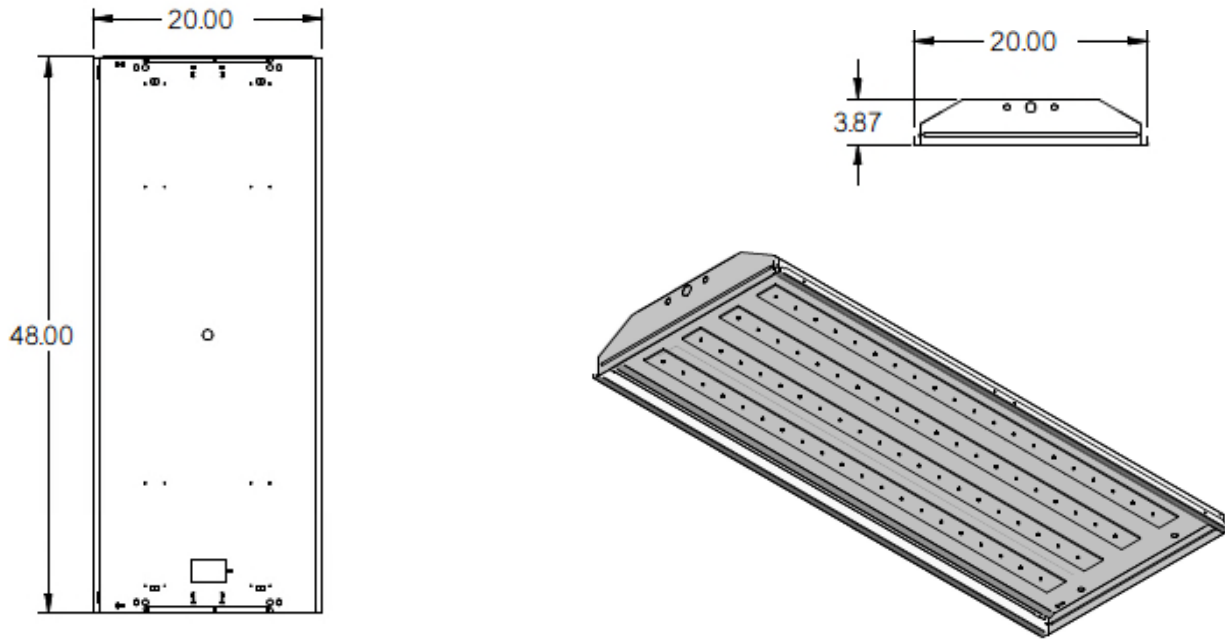

* Actual performance data for UB4208SS1B3E9000
 * UL Verification Services Inc Test # 1235153

DIMENSIONS:

FREQUENTLY ORDERED PART NUMBERS:

Part Number	Lumens	Watts	LPW	Color	Description	Dimensions	Weight
UB4208SS1B3A0000	24910	163	153	3500K	UltraBay High Bay LED	48.00 x 20.00 x 3.87 (inches)	26.36 (lbs)
UB4208SS1B4A0000	25630	163	157	4000K	UltraBay High Bay LED	48.00 x 20.00 x 3.87 (inches)	26.36 (lbs)
UB4208SS1B5A0000	26380	163	157	5000K	UltraBay High Bay LED	48.00 x 20.00 x 3.87 (inches)	26.36 (lbs)
UB4208SS1B3B0000	29610	197	150	3500K	UltraBay High Bay LED	48.00 x 20.00 x 3.87 (inches)	26.36 (lbs)
UB4208SS1B4B0000	30470	197	154	4000K	UltraBay High Bay LED	48.00 x 20.00 x 3.87 (inches)	26.36 (lbs)
UB4208SS1B5B0000	31340	197	135	5000K	UltraBay High Bay LED	48.00 x 20.00 x 3.87 (inches)	26.36 (lbs)
UB4208SS1B3C0000	35200	239	147	3500K	UltraBay High Bay LED	48.00 x 20.00 x 3.87 (inches)	26.36 (lbs)
UB4208SS1B4C0000	36230	239	151	4000K	UltraBay High Bay LED	48.00 x 20.00 x 3.87 (inches)	26.36 (lbs)
UB4208SS1B5C0000	37260	239	133	5000K	UltraBay High Bay LED	48.00 x 20.00 x 3.87 (inches)	26.36 (lbs)
UB4208SS1B3D0000	49880	348	143	3500K	UltraBay High Bay LED	48.00 x 20.00 x 3.87 (inches)	26.36 (lbs)
UB4208SS1B4D0000	51330	348	147	4000K	UltraBay High Bay LED	48.00 x 20.00 x 3.87 (inches)	26.36 (lbs)
UB4208SS1B5D0000	52790	348	129	5000K	UltraBay High Bay LED	48.00 x 20.00 x 3.87 (inches)	26.36 (lbs)
UB4208SS1B3E0000	54430	379	143	3500K	UltraBay High Bay LED	48.00 x 20.00 x 3.87 (inches)	26.36 (lbs)
UB4208SS1B4E0000	56010	379	148	4000K	UltraBay High Bay LED	48.00 x 20.00 x 3.87 (inches)	26.36 (lbs)
UB4208SS1B5E0000	56900	379	150	5000K	UltraBay High Bay LED	48.00 x 20.00 x 3.87 (inches)	26.36 (lbs)