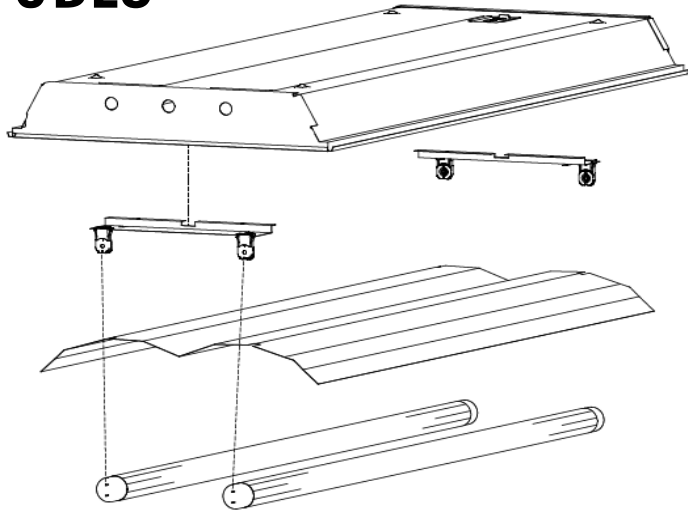

PROJECT NAME:
NOTES:
PART NUMBER:
DATE:

RETRO TROFFER—LED TUBES

PRODUCT DESCRIPTION:

Over 1 million kits sold! The LED Tube Retro Troffer is the easiest to install retro kit in the industry. The TechBrite LED Tube Retro Kit includes all of the items needed convert an existing troffer fixture to a UL approved retrofitted fixture. The kit contains sockets rated for direct wire voltage, ensuring a proper, safe installation with direct voltage TLEDs or ballast driven TLEDs. The aluminum reflector provides increased lumen output and covers the line/ load electrical connection. The TechBrite LED Tube Retro Troffer Kit is a fast, easy, and economical solution to upgrading existing troffer fixtures.

FEATURES:

- Fits most prismatic lens troffers (2x2 or 2x4)
- Available in 2x2 & 2x4
- Pinch fit reflector for quick installation
- Kit includes: reflector, sockets, mounting brackets, mounting screws, and LED tubes (optional)
- Limited warranty: 5 years on luminaire