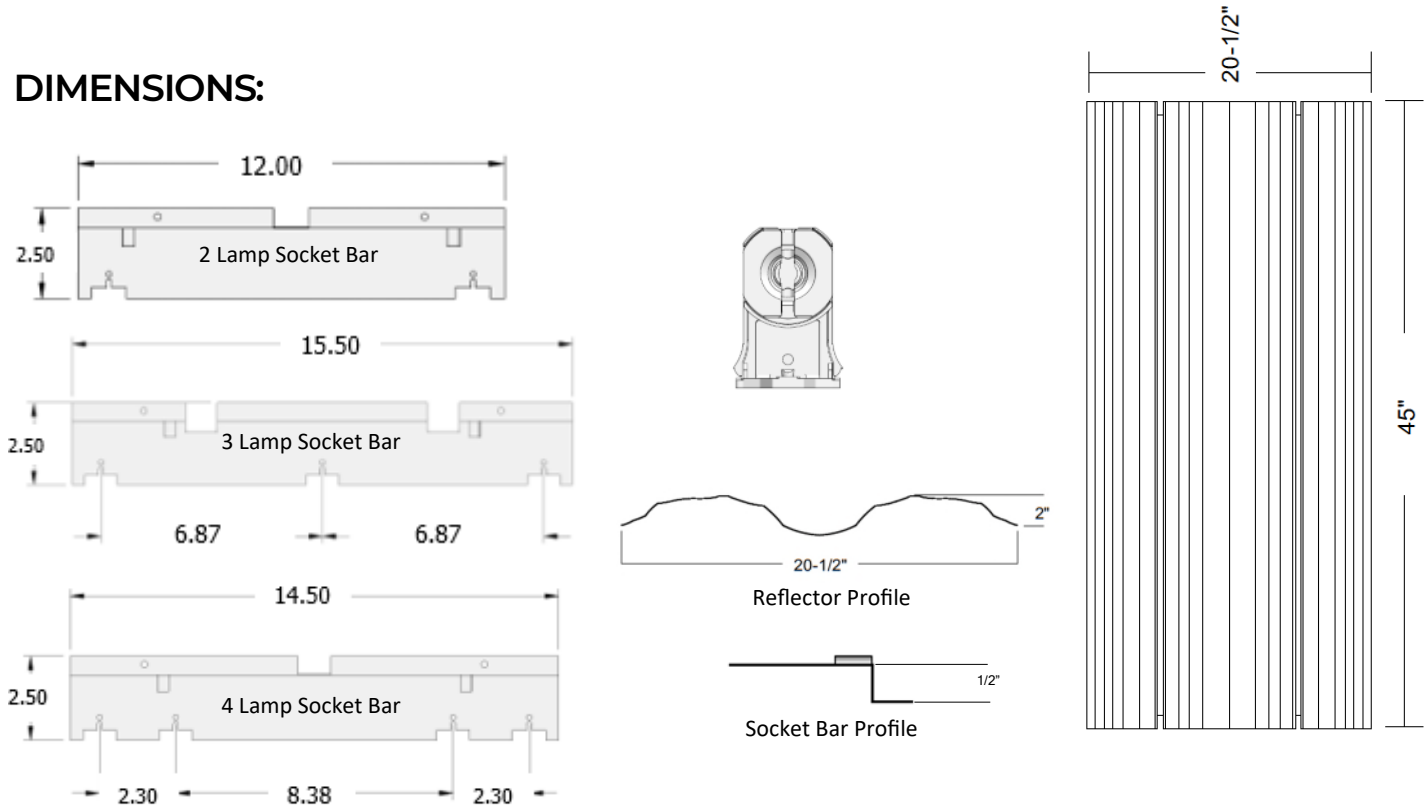

PROJECT NAME:
NOTES:
PART NUMBER:
DATE:

RETRO TROFFER—LED TUBES

PRODUCT DESCRIPTION:

Over 1 million kits sold! The LED Tube Retro Troffer is the easiest to install retro kit in the industry. The TechBrite LED Tube Retro Kit includes all of the items needed convert an existing troffer fixture to a UL approved retrofitted fixture. The kit contains sockets rated for direct wire voltage, ensuring a proper, safe installation with direct voltage TLEDs or ballast driven TLEDs. The aluminum reflector provides increased lumen output and covers the line/ load electrical connection. The TechBrite LED Tube Retro Troffer Kit is a fast, easy, and economical solution to upgrading existing troffer fixtures.

FEATURES:

- Fits most prismatic lens troffers (2x2 or 2x4)
- Available in 2x2 & 2x4
- Pinch fit reflector for quick installation
- Kit includes: reflector, sockets, mounting brackets, mounting screws, and LED tubes (optional)
- Limited warranty: 5 years on luminaire

PERFORMANCE SPECIFICATION:

Lumens	6 Lamp Max—2x4 & 2x2
Watts	2x4=132w Max / 2x2=54w Max
LPW	See TLED Specification
Color	See TLED Specification
CRI	See TLED Specification
L70	See TLED Specification
L85	See TLED Specification
Max Ambient Temp	See TLED Specification
Min Ambient Temp	See TLED Specification
Dimming	See TLED Specification
Driver Voltage	See TLED Specification
Chip	See TLED Specification
Driver	See TLED Specification

DIMENSIONS:

ORDERING CHART:

Series	Length	Width	# of Tubes	Type	Socket Type	Reflector	Wiring*								
R	Retro	2	2 Foot	21	2X2	2	2 lamp	SS	LED Tubes	X	Shunted	WXX	White	00P0	Prewired
		4	4 Foot	21	2X4	3	3 lamp			U	Unshunted	MXX	Miro 4	0000	No Wiring
						4	4 lamp								
						6	6 lamp								