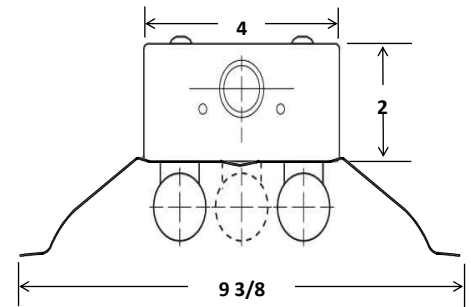

APPLICATIONS

- Warehouses
- Industrial
- Garages
- Retail

FEATURES

- Fast Installation
- Energy & operational savings
- 4' and 8' fixtures
- T5 or T8

- White reflector(92% Reflectivity)
- Miro® 4 reflector (95% Reflectivity)

Series		Length		Fixture Width		# of Lamps		Type		Line Voltage		Reflector		Ballast Factor		Ballast Efficiency		Options	
T	Retro Strip	4	4'	4	4'	4	Foot	T5	T5	1	Universal (120/277)	MR	Miro 4	L	Low	T	Instant Start	0000	No Wiring
		8	8'			1	1 Lamp	T8	T8	2	347/480v	WR	White	N	Normal	Q	Instant Start High Performance	00P0	Prewired
						2	2 Lamp					BC	Ballast Cover	H	High	P	Program Start		
						3	3 Lamp												
						8 Foot													
						2	2 Lamp												
						4	4 Lamp												
						6	6 Lamp												