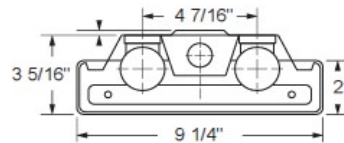

## FEATURES

- Surface Wrap available in 9 and 15 inch widths
- 2 and 4 lamps options
- T5 or T8
- Low-profile, heavy-gauge steel housing
- Clear prismatic lens
- UL Certified

4-Lamp  
15 inch Wrap  
with ballast cover

9 inch wrap—4' Only

11 inch wrap—8' Only

15 inch wrap—4' Only

2-Lamp 9 inch Wrap  
with prismatic lens

Series		Length		Fixture Width		# of Lamps		Type		Line Voltage		Reflector		Ballast Factor		Ballast Efficiency		Options
S	Surface Wrap	4	4 Foot	9	4' 2L	2	2 Lamp	T5	Fluorescent	1	Universal (120/277)	BC	Ballast Cover	L	Low	T	Instant Start	0000
		8	8 Foot	15	4' 4L	4	4 Lamp	T8	Fluorescent	2	347/480v			N	Normal	Q	Instant Start High Performance	
				11	8' 2L/4L									H	High	P	Program Start	