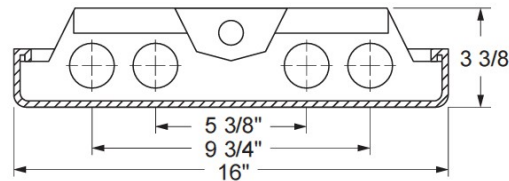

## FEATURES

- Surface Wrap available in 9 and 15 inch widths
- 2 and 4 lamps options
- T5 or T8
- Low-profile, heavy-gauge steel housing
- Clear prismatic lens
- UL Certified

4-Lamp  
15 inch Wrap  
with ballast cover

9 inch wrap—4' Only

11 inch wrap—8' Only

15 inch wrap—4' Only

2-Lamp 9 inch Wrap  
with prismatic lens

Series		Length		Fixture Width		# of Lamps		Type		Line Voltage		Reflector		Ballast Factor		Ballast Efficiency		Options
S	Surface Wrap	4	4 Foot	9	4' 2L	2	2 Lamp	T5	Fluorescent	1	Universal (120/277)	BC	Ballast Cover	L	Low	T	Instant Start	0000
		8	8 Foot	15	4' 4L	4	4 Lamp	T8	Fluorescent	2	347/480v			N	Normal	Q	Instant Start High Performance	
				11	8' 2L/4L									H	High	P	Program Start	