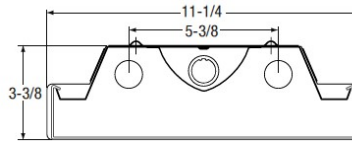

## FEATURES

- Surface Wrap available in 9 and 15 inch widths
- 2 and 4 lamps options
- T5 or T8
- Low-profile, heavy-gauge steel housing
- Clear prismatic lens
- UL Certified

4-Lamp  
15 inch Wrap  
with ballast cover

9 inch wrap—4' Only

11 inch wrap—8' Only

15 inch wrap—4' Only

2-Lamp 9 inch Wrap  
with prismatic lens

Series		Length		Fixture Width		# of Lamps		Type		Line Voltage		Reflector		Ballast Factor		Ballast Efficiency		Options
S	Surface Wrap	4	4 Foot	9	4' 2L	2	2 Lamp	T5	Fluorescent	1	Universal (120/277)	BC	Ballast Cover	L	Low	T	Instant Start	0000
		8	8 Foot	15	4' 4L	4	4 Lamp	T8	Fluorescent	2	347/480v			N	Normal	Q	Instant Start High Performance	
				11	8' 2L/4L									H	High	P	Program Start	