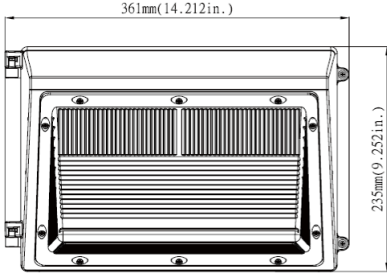

DIMENSIONS:

30w & 45w & 70w