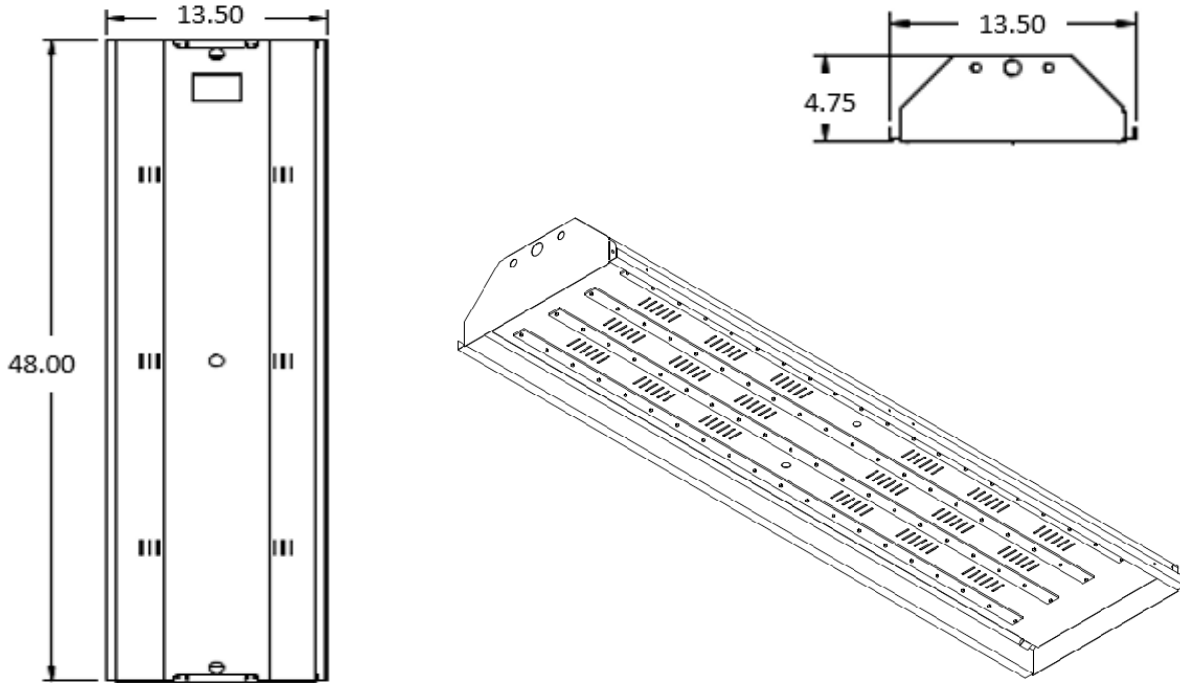

PROJECT NAME:
NOTES:
PART NUMBER:
DATE:

LED BAYBRITE HIGH BAY

PRODUCT DESCRIPTION:

The LED BayBrite High Bay is TechBrite’s original LED High Bay. TechBrite’s BayBrite has been the “go-to” LED high bay for several years. It is designed to easily add accessories; such as: Photocell, On/Off sensors, Gripples, Cords/Plugs, Wire guards, Lens, etc. With superior light engines, the BayBrite High Bay can be configured to produce over 140 LPW. Designed to replace metal halides or strips in retro fit applications, the LED BayBrite High Bay is an ideal new construction fixture for industrial applications. The LED BayBrite High Bay is heavy on features, while maintaining a budget-friendly price point.

* Actual performance data for B4148SS1B3H0000
 * UL Verification Services Inc Test # 959580
 * In high efficiency configuration

DIMENSIONS:

FREQUENTLY ORDERED PART NUMBERS:

Part Number	Lumens	Watts	LPW	Color	Description	Dimensions	Weight
B4148SS1B3L0000	12270	121	103	3500K	BayBrite High Bay 4 ft. LED	48.00 x 13.50 x 4.75 (inches)	14.73 (lbs)
B4148SS1B4L0000	13520	121	111	4000K	BayBrite High Bay 4 ft. LED	48.00 x 13.50 x 4.75 (inches)	14.73 (lbs)
B4148SS1B5L0000	14210	121	117	5000K	BayBrite High Bay 4 ft. LED	48.00 x 13.50 x 4.75 (inches)	14.73 (lbs)
B4146SS1B3N0000	16910	138	122	3500K	BayBrite High Bay 4 ft. LED	48.00 x 13.50 x 4.75 (inches)	15.44 (lbs)
B4146SS1B4N0000	18660	138	135	4000K	BayBrite High Bay 4 ft. LED	48.00 x 13.50 x 4.75 (inches)	15.44 (lbs)
B4146SS1B5N0000	19610	138	142	5000K	BayBrite High Bay 4 ft. LED	48.00 x 13.50 x 4.75 (inches)	15.44 (lbs)
B4148SS1B3H0000	22200	176	126	3500K	BayBrite High Bay 4 ft. LED	48.00 x 13.50 x 4.75 (inches)	17.92 (lbs)
B4148SS1B4H0000	23310	176	132	4000K	BayBrite High Bay 4 ft. LED	48.00 x 13.50 x 4.75 (inches)	17.92 (lbs)
B4148SS1B5H0000	24480	176	139	5000K	BayBrite High Bay 4 ft. LED	48.00 x 13.50 x 4.75 (inches)	17.92 (lbs)