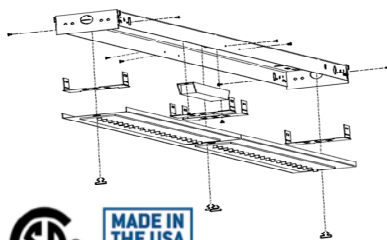

## LED GEN 2 STRIP RETRO KIT – 8FT