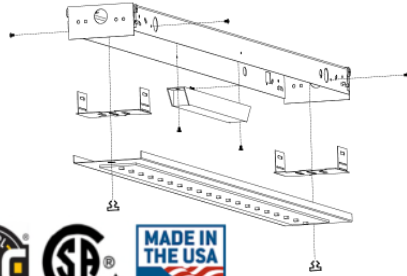

## LED GEN 2 STRIP RETRO KIT — 4'

### PRODUCT DESCRIPTION:

The LED Strip Retro Kit is the perfect solution for upgrading existing strip fixtures, without replacing the entire fixture. TechBrite's LED Strip Retro Kit includes everything needed to convert an existing fluorescent fixture to a complete, safety certified LED fixture. Save time, money, and decrease waste by retrofitting!